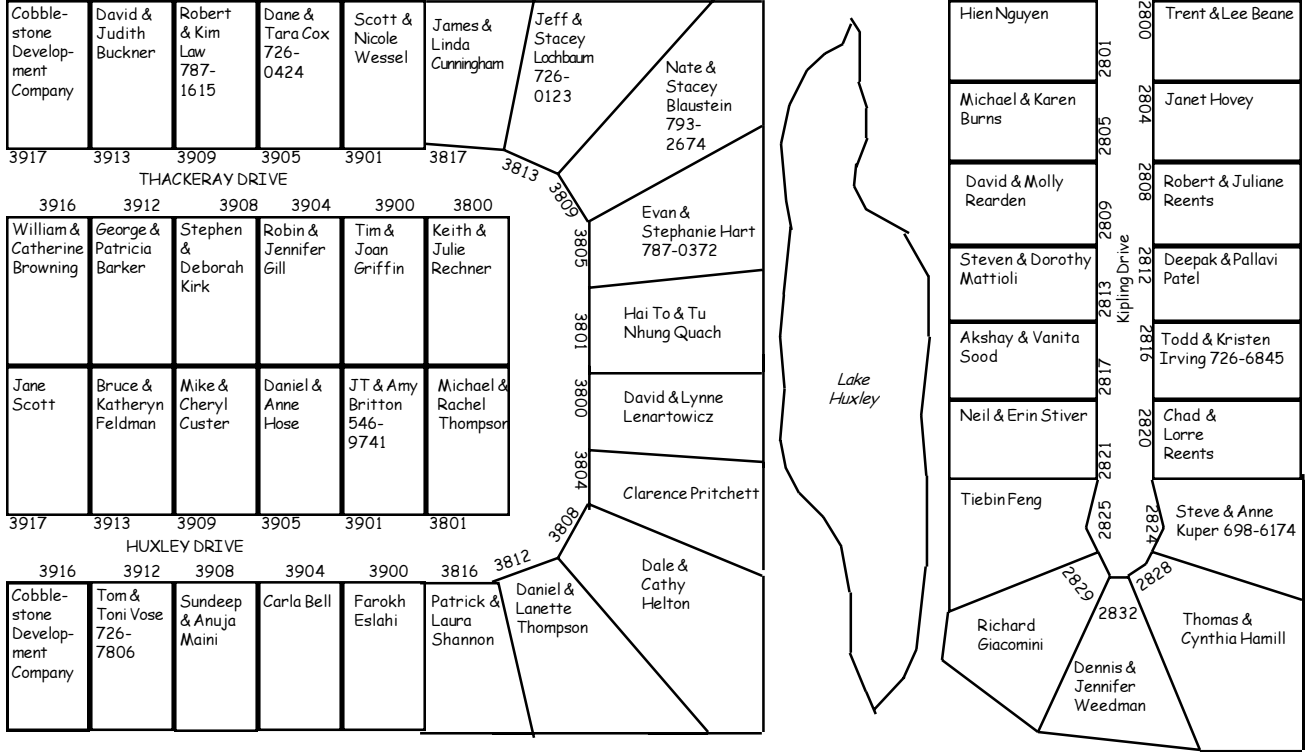

Cobblestone Estates Map 3 of 5

Map updated by Kim Elliott, REMAX Professionals Tel: 217-787-7215

December 31, 2003
For Corrections, please contact Andrew Hamilton 217/546-7525