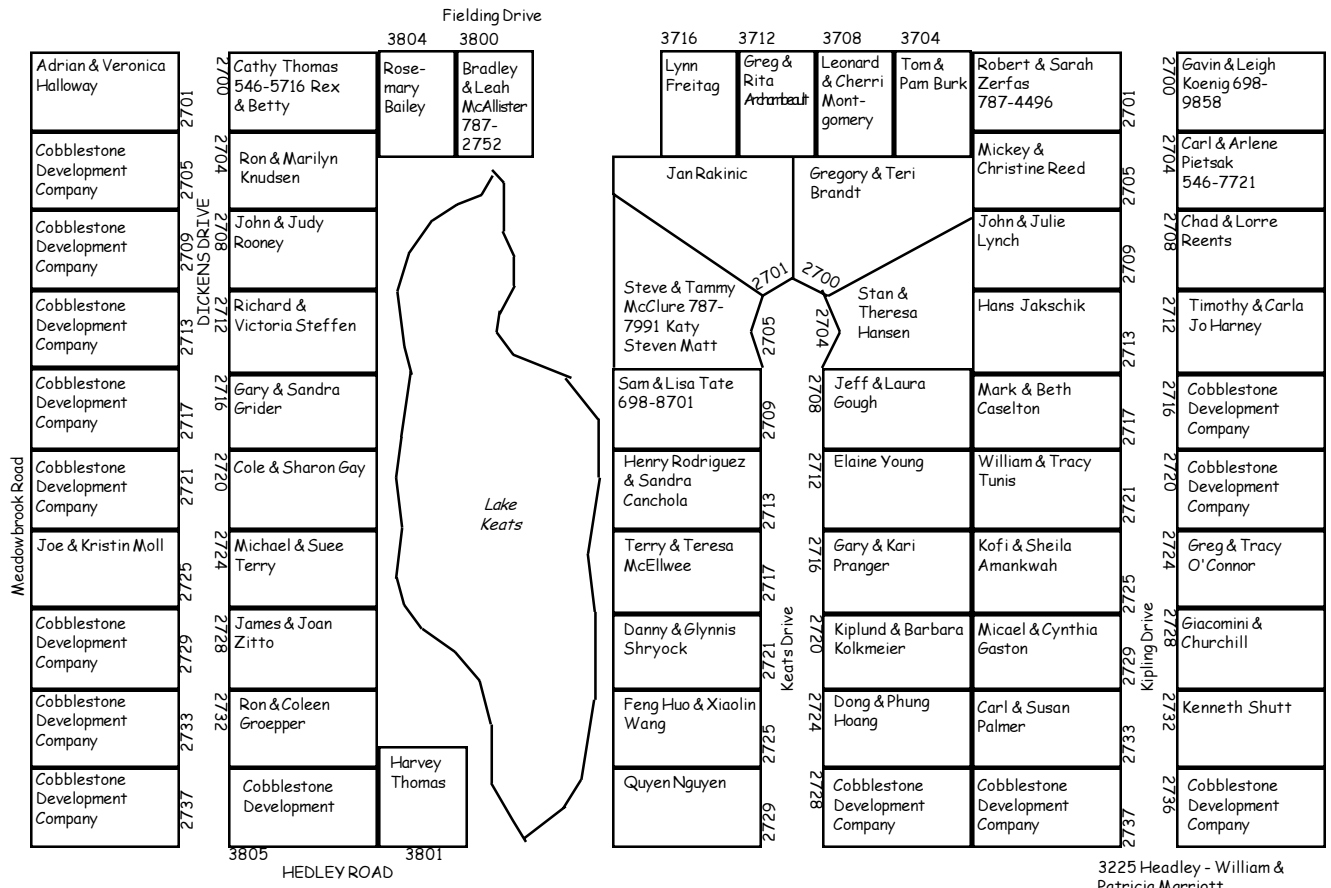

Cobblestone Estates Map 3 of 5

Map updated by Kim Elliott, REMAX Professionals Tel: 217-787-7215

December 31, 2003
For Corrections, please contact Andrew Hamilton 217/546-7525