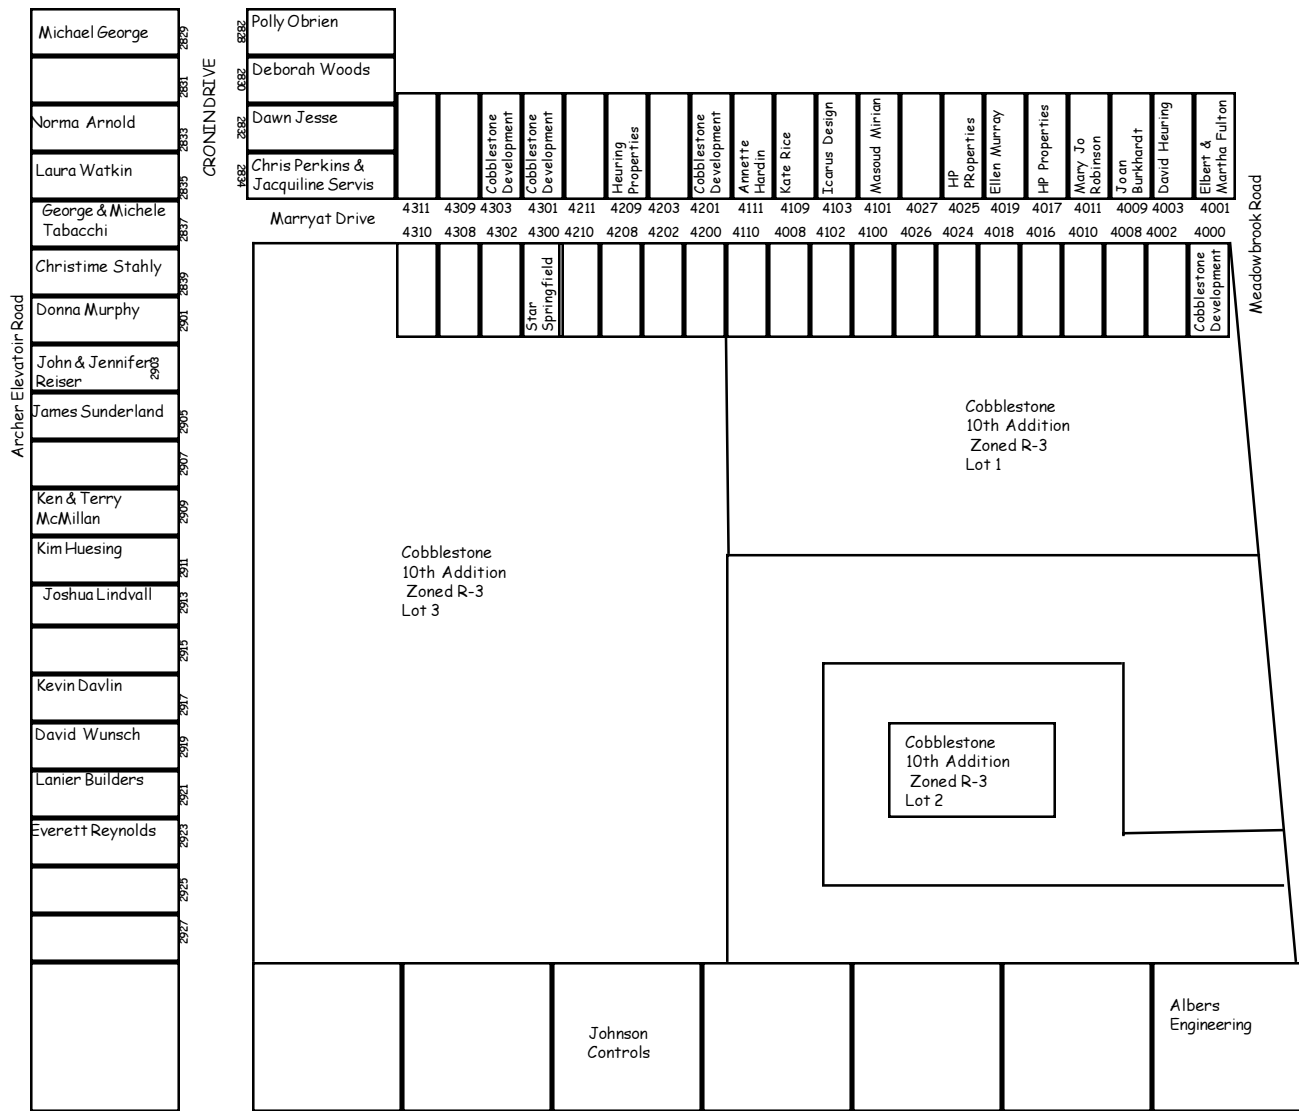

Cobblestone Estates Map 4 of 5

December 31, 2003
For Corrections, please contact Andrew Hamilton 217/546-7525

Map updated by Kim Elliott, REMAX Professionals Tel: 217-787-7215