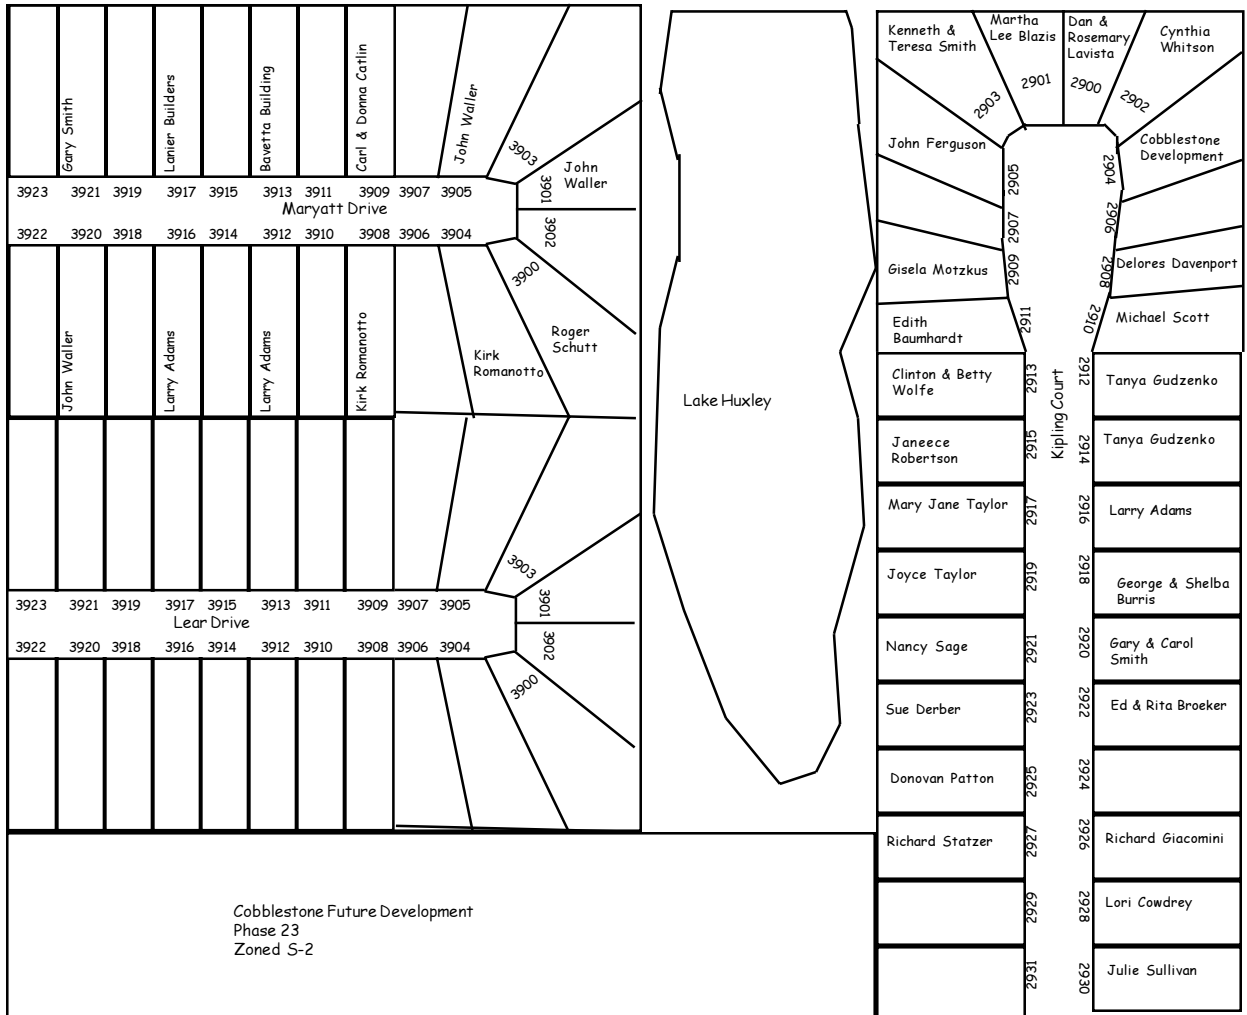

Westgate Drive